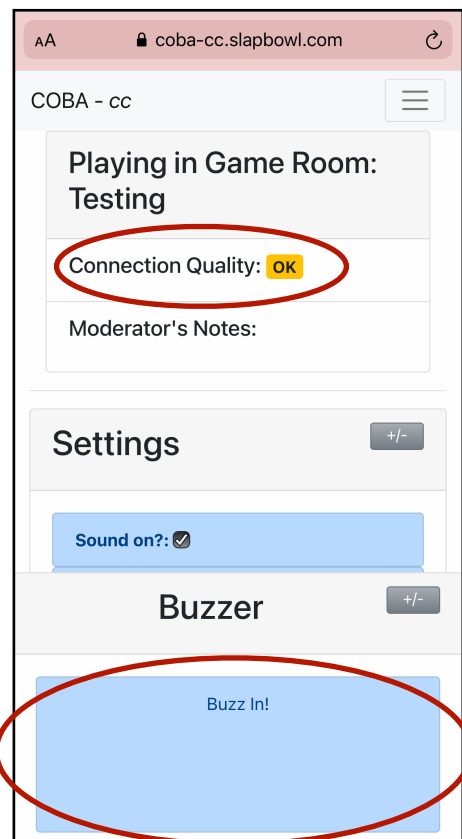

Make sure you can see the Connection Quality (Good, OK or Weak)