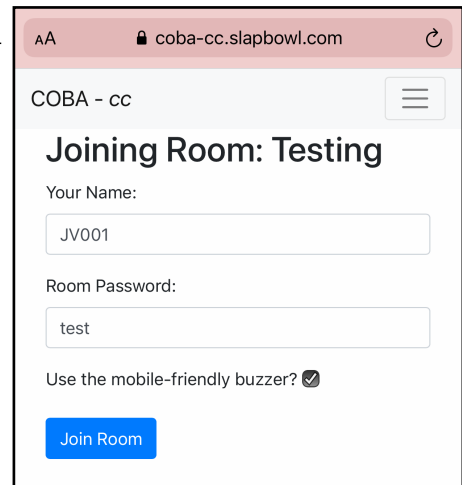

# COBA TEST GUIDE

**Step 1:** Go to [https://coba-cc.slapbowl.com/join\\_room/206](https://coba-cc.slapbowl.com/join_room/206) on your mobile phone.

**Step 2:** Make sure to use the mobile-friendly version.

**Step 3:** Use any name and the Room Password: test

Make sure you can see the Connection Quality (Good, OK or Weak)

Make sure you can see the Buzzer.

If you can see these that means you can use COBA.

**Troubleshoot:** If you have issues using COBA, try different web browsers, devices, and or internet connection.